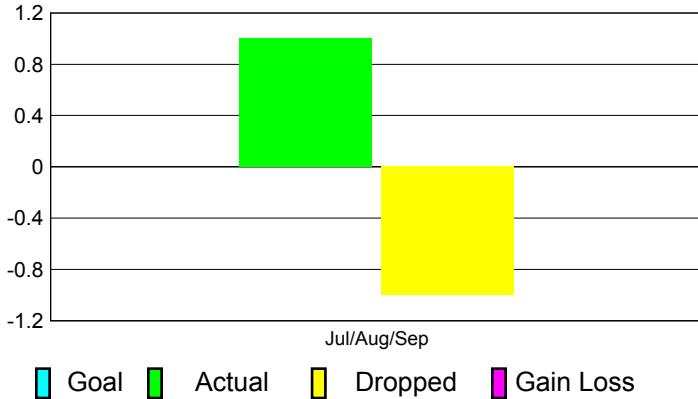

2012-2013 GMT Reports for District (or Undistricted) **District 4 L6**

GMT: **DANA M BIGGS**

Location: **CALIFORNIA**

GMT CA: **1**

CLUBS

**Club Results
2012-2013**

**Clubs
2011-2012**

Month	New Club Goal	Actual New Clubs	Actual Dropped Clubs	Gain/Loss of Clubs	Gain/Loss of Clubs
Jul/Aug/Sep	0	1	-1	0	0
Totals	0	1	-1	0	0

Club Results 2012-2013

Goal, New, Dropped, Gain/Loss

Comparison of Club Gain/Loss

Current Year Compared to the Previous Year

YTD Status Quo Clubs 2012-2013

Status Quo Clubs Compared to Status Quo Members

MEMBERSHIP