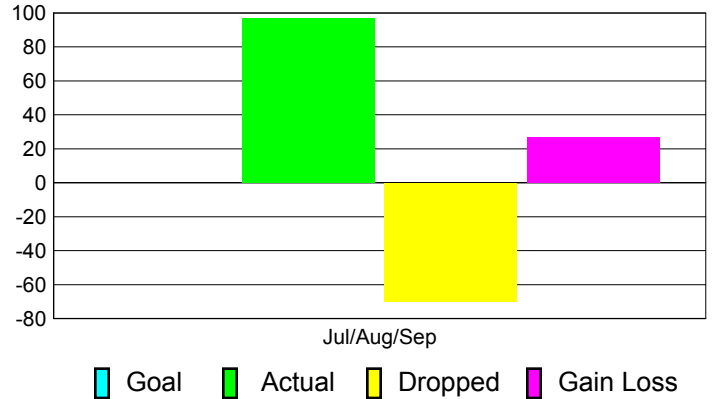

Membership Results 2012-2013

Goal, New, Dropped, Gain/Loss

Comparison of Membership Gain/Loss

Current Year Compared to the Previous Year